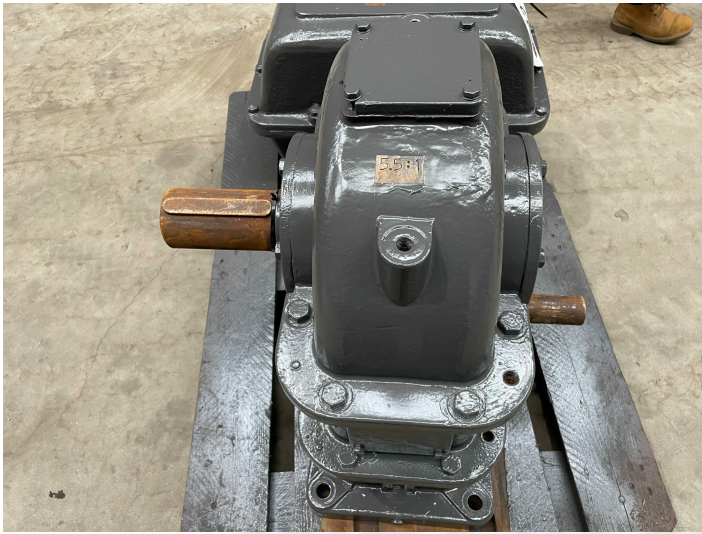

Flender gear - 5,5:1

PRODUCT NO.: 24293

Location: 21D
Condition: Used
Length: 600 mm
Width: 550 mm
Height: 700 mm
Weight: 380 kg
Brand: Flender
Ratio: 5.5:1

Description

Inlet axle: $\varnothing 45\text{mm}$ Outlet axle: $\varnothing 80\text{mm}$