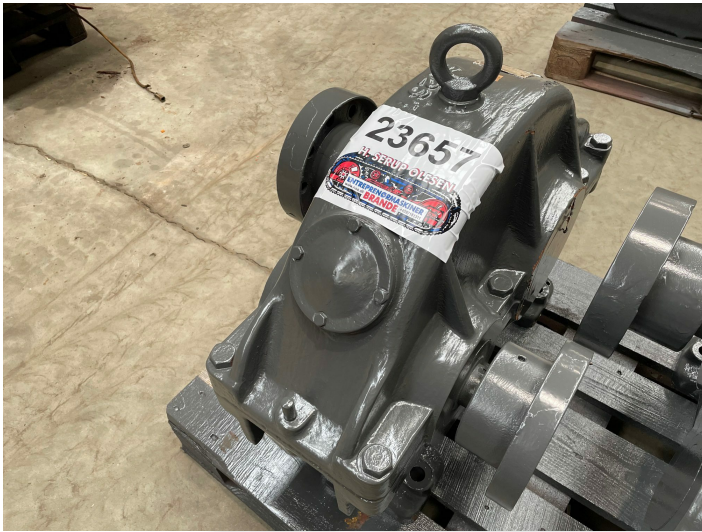

FLS Precision gear Type TE-280

PRODUCT NO.: 23657

Serial no.: 19867

Location: 10C

Condition: Used

Horsepower: 70 hp

RPM: 1140/570

Length: 800 mm

Width: 600 mm

Height: 650 mm

Weight: 600 kg

Brand: FLS

kW: 51,48

Ratio: 2:1

Description

Inlet axle: $\varnothing 60\text{mm}$ Outlet axle: $\varnothing 90\text{mm}$