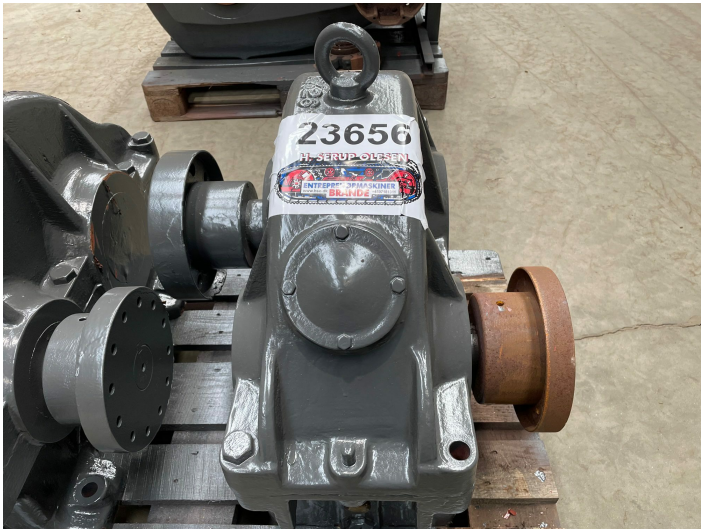

FLS Precision gear Type TE-280

PRODUCT NO.: 23656

Serial no.: 19868

Location: 10C

Condition: Used

Horsepower: 70 hp

RPM: 1140/570

Length: 800 mm

Width: 600 mm

Height: 650 mm

Weight: 600 kg

Brand: FLS

kW: 51,48

Ratio: 2:1

Description

Inlet axle: $\varnothing 60\text{mm}$ Outlet axle: $\varnothing 90\text{mm}$