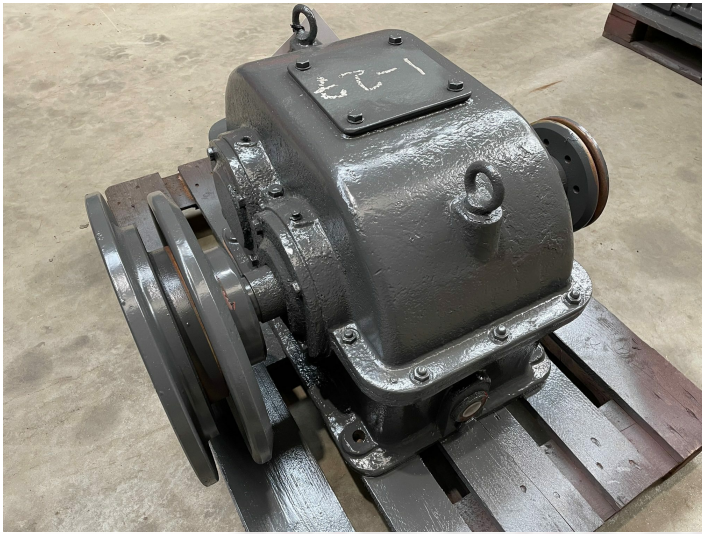

Gear - 1:27

PRODUCT NO.: 24228

Location: 4C

Condition: Used

Length: 800 mm

Width: 800 mm

Height: 500 mm

Weight: 500 kg

Ratio: 1:27

Description

Inlet axle: \varnothing 34mm Outlet axle: \varnothing 70mm

Gallery