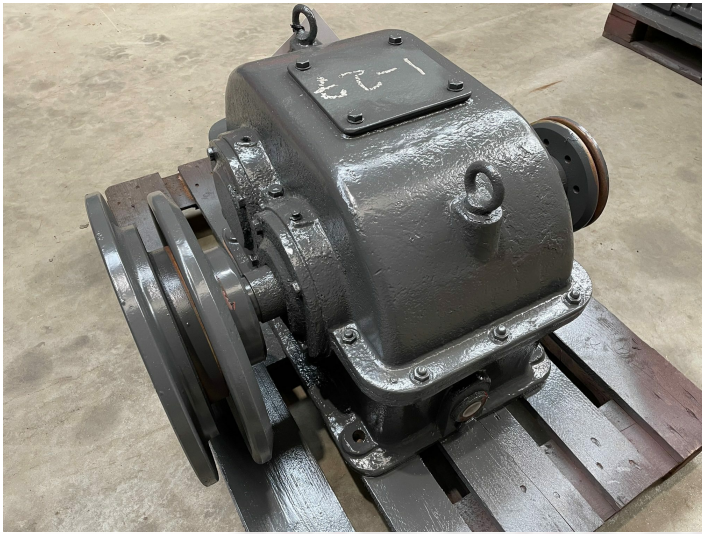

Gear - 1:27

PRODUCT NO.: 24228

Location: 4C

Condition: Used

Length: 800 mm

Width: 800 mm

Height: 500 mm

Weight: 500 kg

Ratio: 1:27

Description

Inlet axle: $\varnothing 34\text{mm}$ Outlet axle: $\varnothing 70\text{mm}$

Gallery