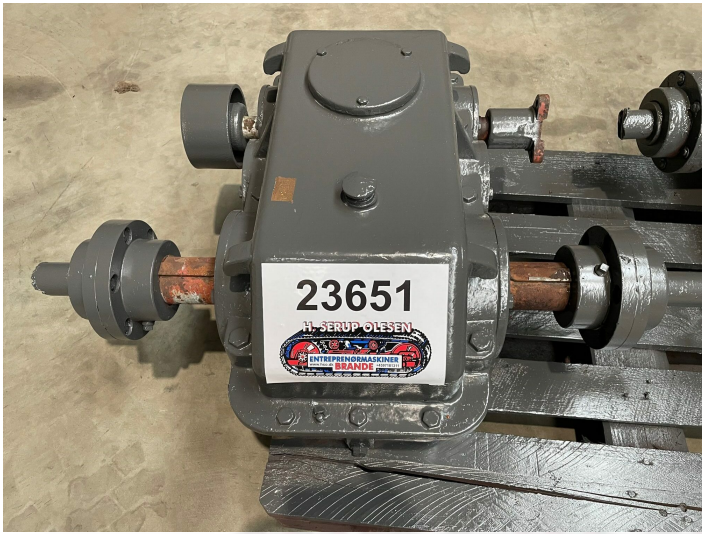

Gear 16:1

PRODUCT NO.: 23651

Location: 4C

Condition: Used

Ratio: 16:1

Description

Inlet axle: \varnothing 40mm Outlet axle: \varnothing 70mm

Gallery