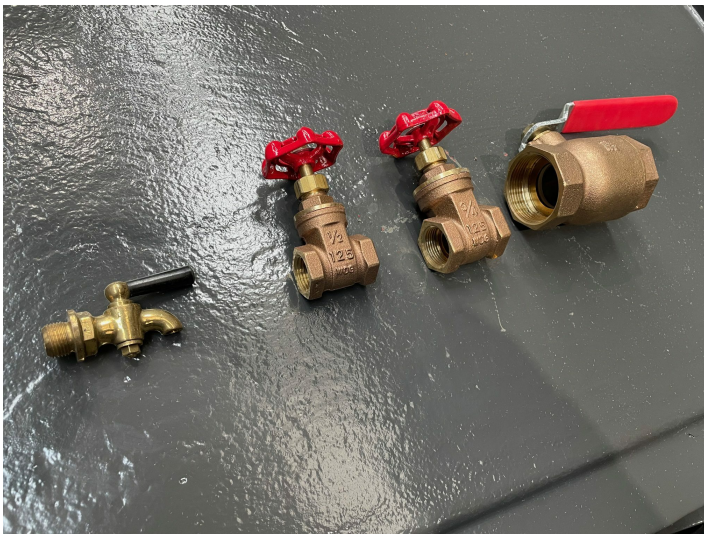

Slide valves, different

PRODUCT NO.: 24246

Location: 21C

Condition: Used

Description

Brass

Gallery