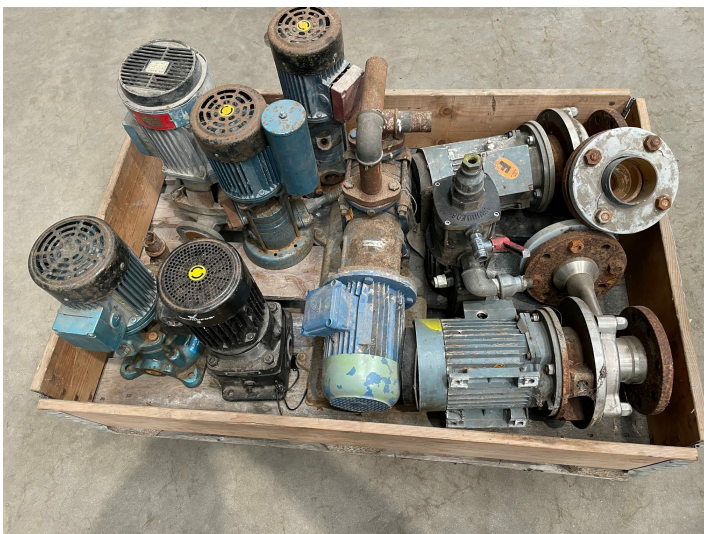

Different pumps

PRODUCT NO.: 24289

Location: 4C

Condition: Used

Pump Type: Water

Electric or diesel: EL

Gallery