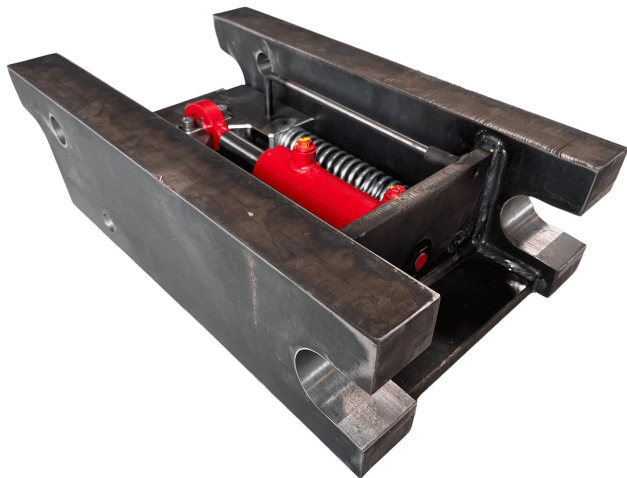

S60 Hydraulic Base

PRODUCT NO.: 15 S60HBASE

Location: K12B

Condition: New

Type: S30 – S100

Mechanical/hydraulic: Hydraulic

Gallery