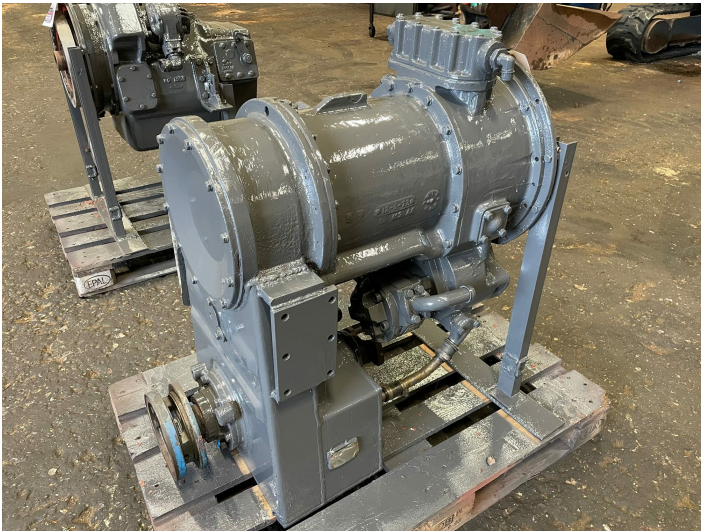

Allison CRT 3331-1 transmission ex. Bollnäs Type PT-20S-EH

PRODUCT NO.: 24436

Serial no.: 68653

Location: 4B

Condition: Used

Length: 1100 mm

Width: 600 mm

Height: 1100 mm

Weight: 500 kg

Brand: Bollnäs

Description

Part no.: 6830425 Good condition

Gallery