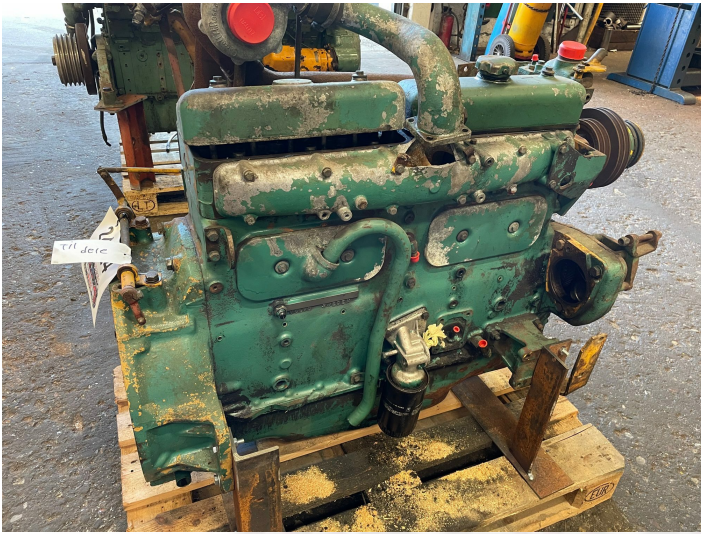

Volvo engine for parts - ex. Volvo 846

PRODUCT NO.: 24424

Location: 3A

Length: 1150 mm

Width: 700 mm

Height: 1350 mm

Weight: 850 kg

Engine Type: Diesel

Description

Fuel pump missing Engine turns.

Gallery