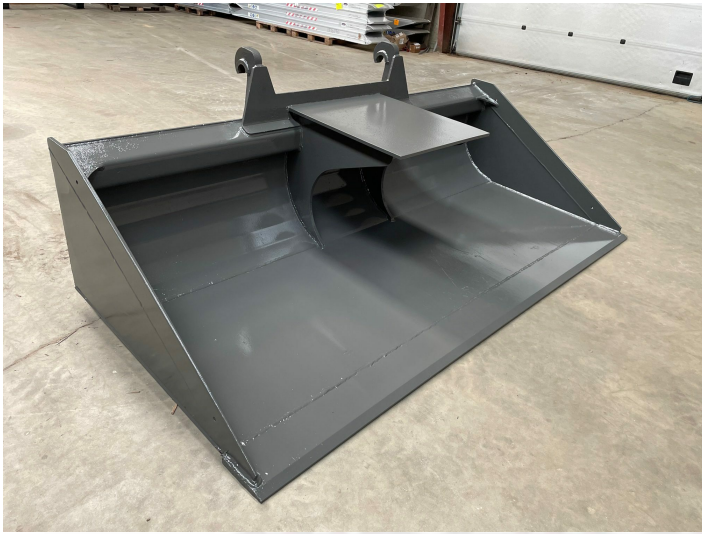

2900 mm Loading-/Level bucket

PRODUCT NO.: 23704

Condition: Used

Brand: Læsseskovle/Buckets

Attachment: BM2

Machine size: 11000-18000 kg

Description

Incl. combi-bracket by request Depth: 1400mm Height: 660mm As new