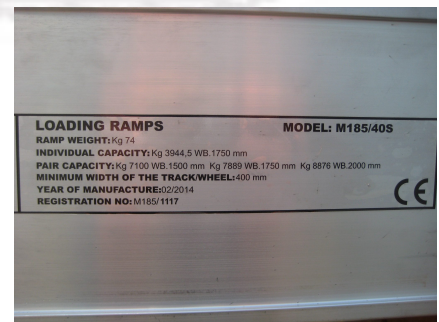

Aluramps - 400 cm, max. 8800 kg

PRODUCT NO.: 1510210

Condition: New

Length: 4000 mm

Width: 510 mm

Height: 185 mm

Weight: 74 kg

Load capacity: 8800 kg

Description

Flat surface. Delivered with CE documentation. Price and load capacity each set.

Gallery

LOADING RAMPS **MODEL: M185/40S**
RAMP WEIGHT: Kg 74
INDIVIDUAL CAPACITY: Kg 8844.5 WB 1750 mm
PAIR CAPACITY: Kg 7100 WB 1520 mm Kg 7889 WB 1750 mm Kg 8878 WB 2000 mm
MINIMUM WIDTH OF THE TRACKWHEEL: 400 mm
YEAR OF MANUFACTURE: 02/2014
REGISTRATION NO: M185/1117