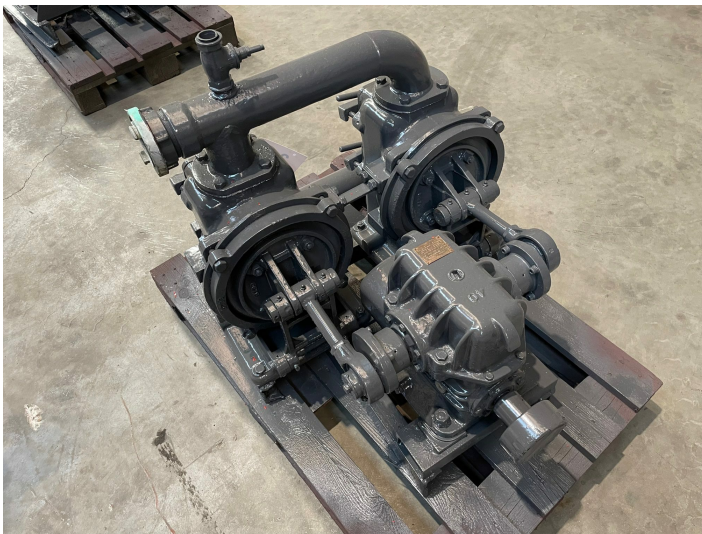

Diaphragm pump Crofts

PRODUCT NO.: 24157

Serial no.: EXP8295671R7

Location: 20D

Condition: Used

Brand: De Smithske

Pump Type: Vacuum

Electric or diesel: EL

Description

Ratio: 30 Size: 40 Use: 5"

Gallery