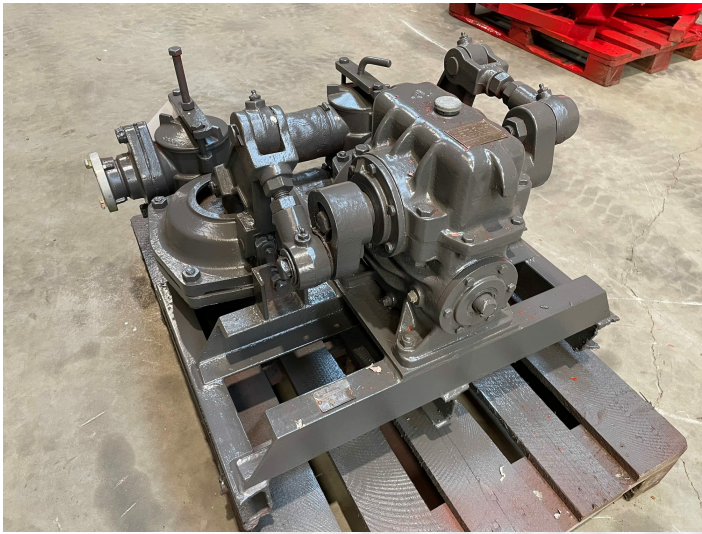

Diaphragm pump Crofts

PRODUCT NO.: 24156

Serial no.: EXP1579641R3

Location: 20D

Condition: Used

Brand: De Smithske

Pump Type: Vacuum

Electric or diesel: EL

Description

Nr. 16998 Ratio: 40 Size: 4 1/4" Use: 3 1/2"

Gallery