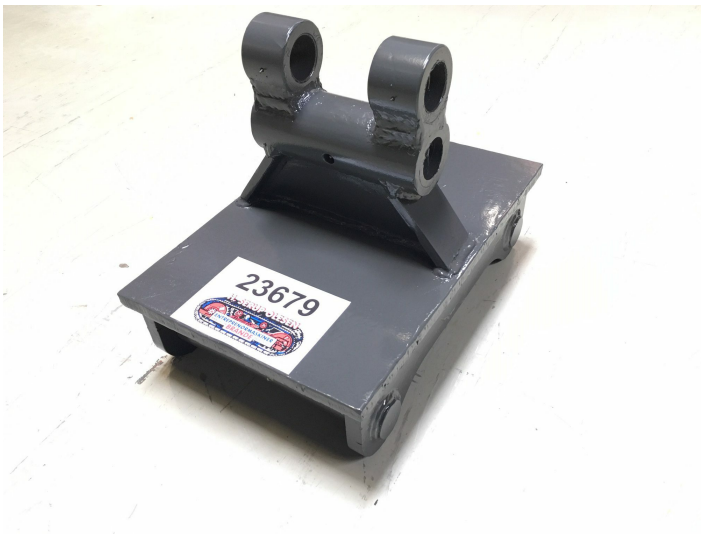

S60 Adapter Bracket / Link

PRODUCT NO.: 23679

Location: K4C /23C

Condition: Used

Type: S30 – S100

Description

Top S60 Adapter Bracket. Bottom: Upper holes $\text{\O}60$ mm., inner 132 mm. Lower hole $\text{\O}60$ mm., Outer 280 mm.