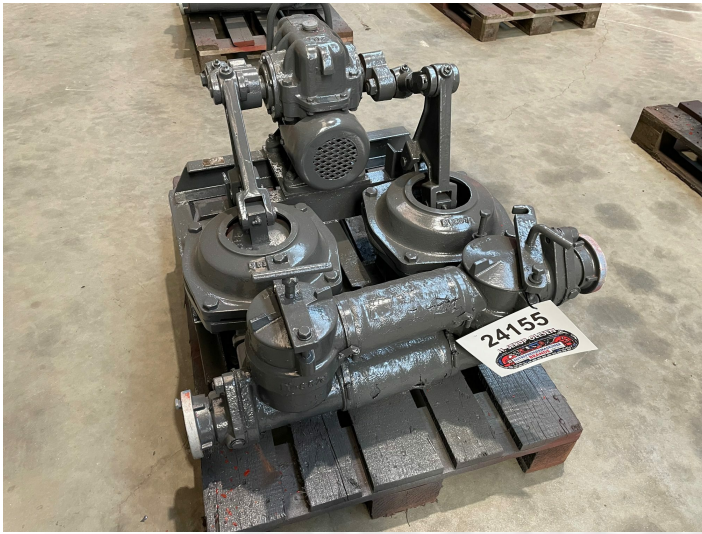

Diaphragm pump Crofts

PRODUCT NO.: 24155

Serial no.: EXP5681651P3

Location: 20D

Condition: Used

Brand: De Smithske

Pump Type: Vacuum

Electric or diesel: EL

Description

No. 19236 Ratio: 40 Size: 4 1/4" Use: 3 1/2"

Gallery