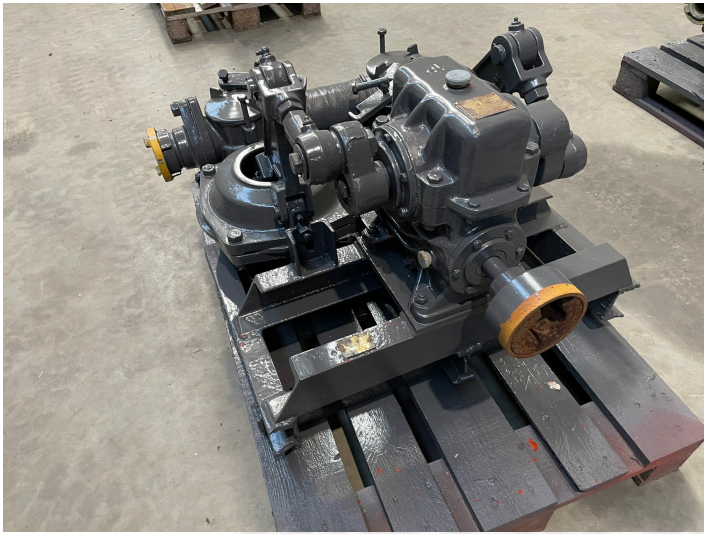

Diaphragm pump Crofts

PRODUCT NO.: 24152

Serial no.: EXP 1579 64 1 R3

Location: 20D

Condition: Used

Brand: De Smithske

Pump Type: Vacuum

Electric or diesel: EL

Description

No. 16999 Ratio: 40 Size: 4 1/4" Use: 3 1/2"

Gallery