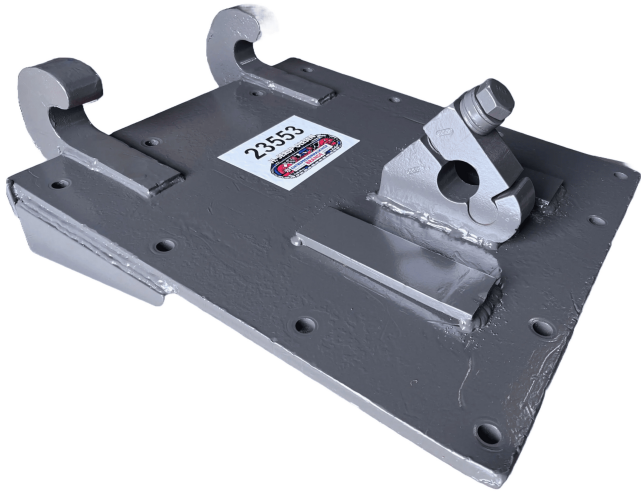

# Beco B355 Adapter Bracket

---

**PRODUCT NO.:** 23553

**Location:** K22C

**Condition:** Used

**Brand:** Beco

**Type:** Beco

**Gallery**