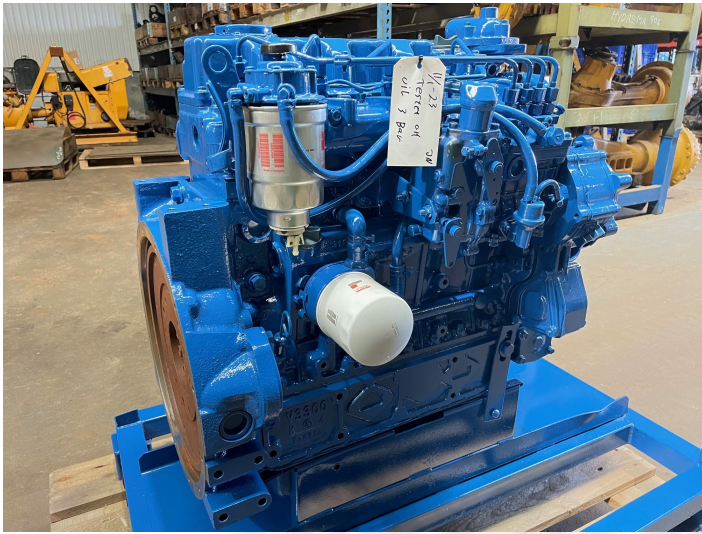

Kubota V3300 engine

PRODUCT NO.: 24224

Serial no.: 7W4962

Location: 11A

Condition: Used

Length: 1000 mm

Width: 750 mm

Height: 900 mm

Weight: 380 kg

Brand: Kubota

Engine Type: diesel

Description

Code: 1G534-00000. Started and tested OK.

Gallery