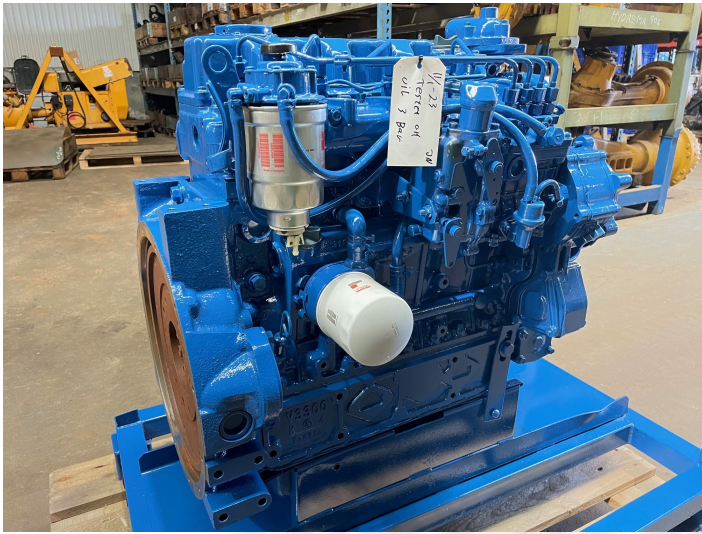

Kubota V3300 engine

PRODUCT NO.: 24224

Serial no.: 7W4962

Location: 11A

Condition: Used

Length: 1000 mm

Width: 750 mm

Height: 900 mm

Weight: 380 kg

Brand: Kubota

Engine Type: Diesel

Description

Code: 1G534-00000. Started and tested OK.

Gallery