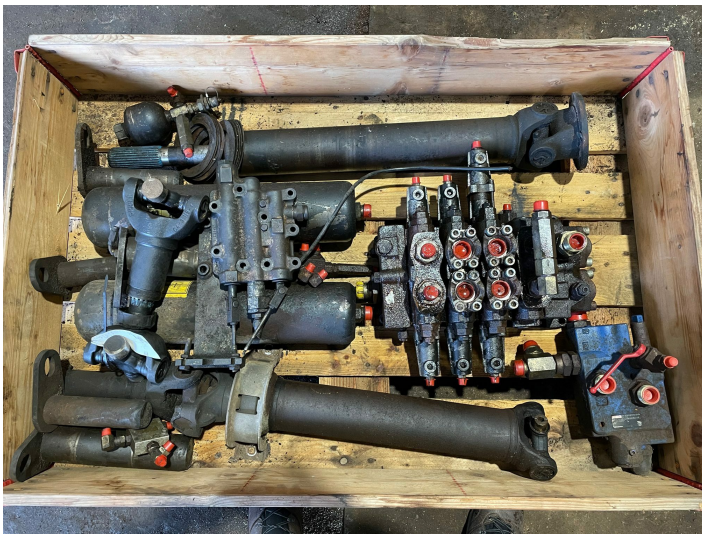

Different spare parts ex. JCB 426HT, 2006

PRODUCT NO.: 24208

Location: 17A

Year: 2006

Condition: Used

Brand: JCB

Gallery