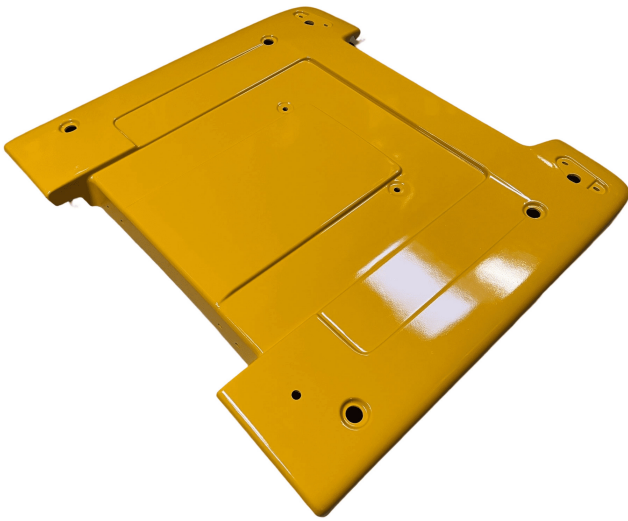

Roof, Volvo Wheel Loader

PRODUCT NO.: 15082543

Condition: New

Brand: Volvo

Description

Suitable for following Volvo Machines: **Volvo Wheel Loader** L180F HL Volvo, L220F Volvo, L180F Volvo, L60F Volvo, L70F Volvo, L350F Volvo, L150F Volvo, L110F Volvo, L90F Volvo, L120F Volvo.