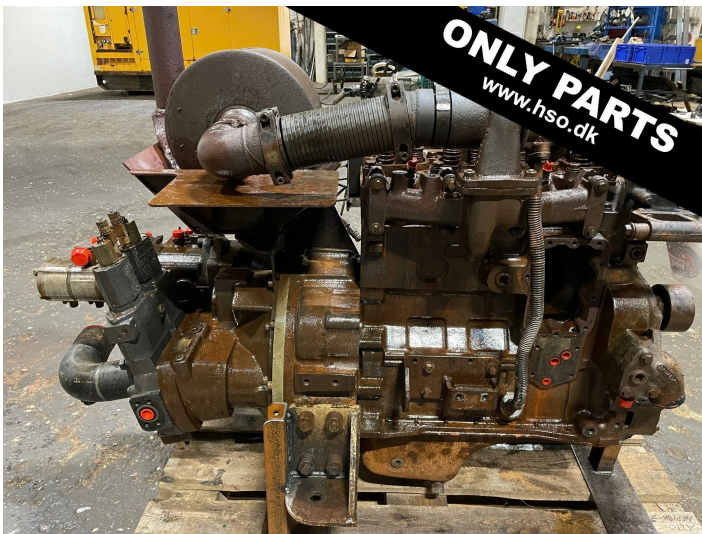

Cummins 4BT 3,9 engine ex. O&K RH4,5, year 2003 - only for spare parts

PRODUCT NO.: 24186

Location: 6B

Condition: Used

Length: 1400 mm

Width: 700 mm

Height: 1300 mm

Weight: 900 kg

Brand: Cummins

Engine Type: Diesel

Description

SOLD: Flywheel.

Gallery