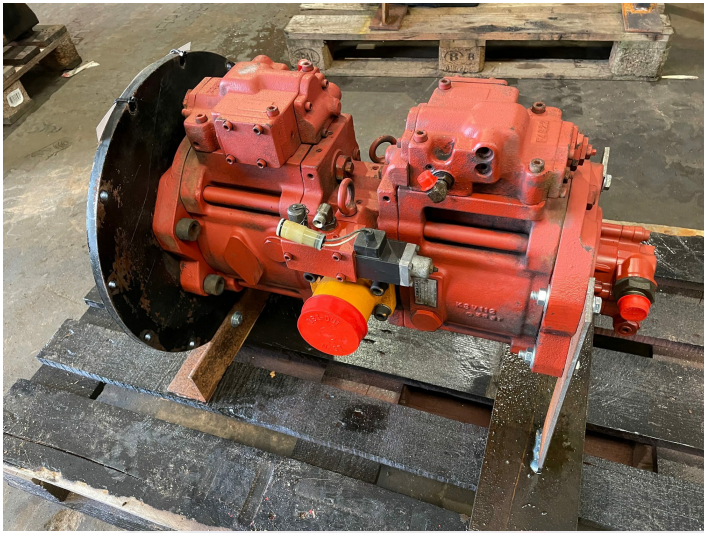

Hydr. pump Kawasaki type K3V112DT-1RCR ex. Samsung SE210LC-2

PRODUCT NO.: 24072

Serial no.: 4X291788

Location: 19A

Condition: Used

Length: 650 mm

Width: 500 mm

Height: 550 mm

Weight: 280 kg

Brand: Samsung

Description

ex. Samsung SE210LC-2 s/no. FB40453, year 1994 (no. 6682) Good condition

Gallery