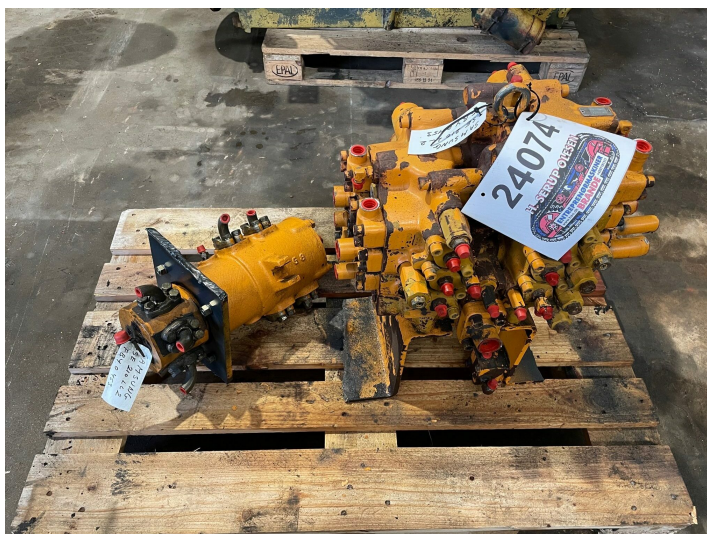

Valve block, complete ex. Samsung SE210LC-2

PRODUCT NO.: 24074

Location: 8A

Condition: Used

Brand: Samsung

Description

ex. Samsung SE210LC-2, s/no. FB40453, year 1994 (no. 6682)

Gallery