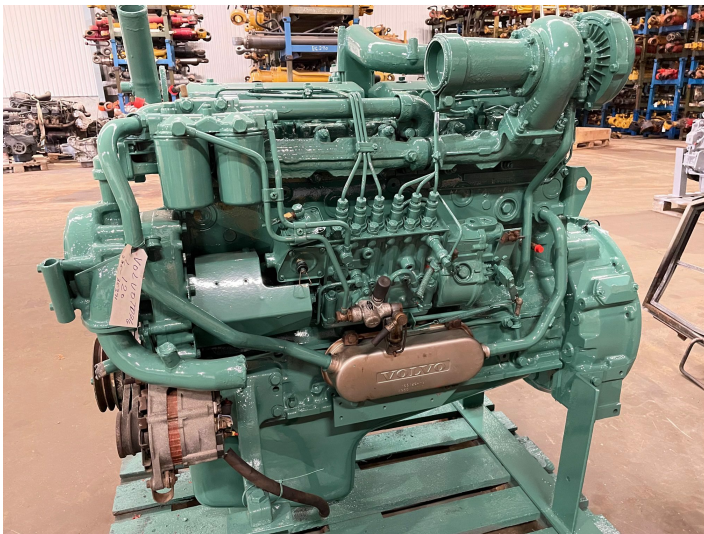

Volvo TD71G engine ex. Volvo L120

PRODUCT NO.: 24110

Serial no.: 285*35391

Location: 10A

Condition: Used

Length: 1200 mm

Width: 800 mm

Height: 1300 mm

Weight: 1000 kg

Brand: Volvo

Gallery