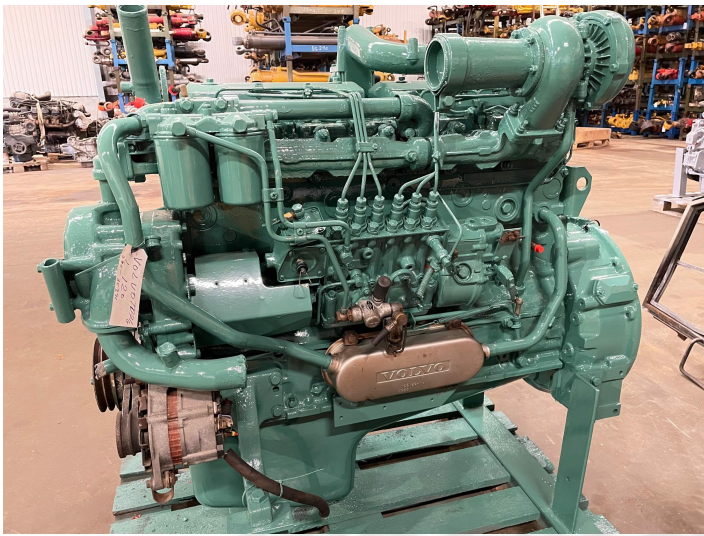

Volvo TD71G engine ex. Volvo L120

PRODUCT NO.: 24110

Serial no.: 285*35391

Location: 10A

Condition: Used

Length: 1200 mm

Width: 800 mm

Height: 1300 mm

Weight: 1000 kg

Brand: Volvo

Gallery