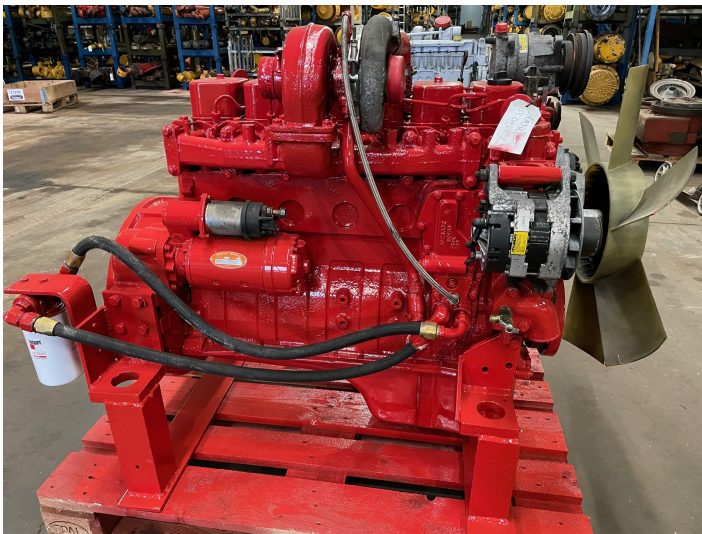

Cummins 6BT5,9-C engine

PRODUCT NO.: 24112

Serial no.: 21176467
Location: 8A
Condition: Used
Horsepower: 152 hp
RPM: 2100
Length: 1200 mm
Width: 800 mm
Height: 1100 mm
Weight: 1000 kg
Brand: Cummins
Engine Type: Diesel

Description

5 Bar oil pressure CPL 1245 Tested and ok

Gallery