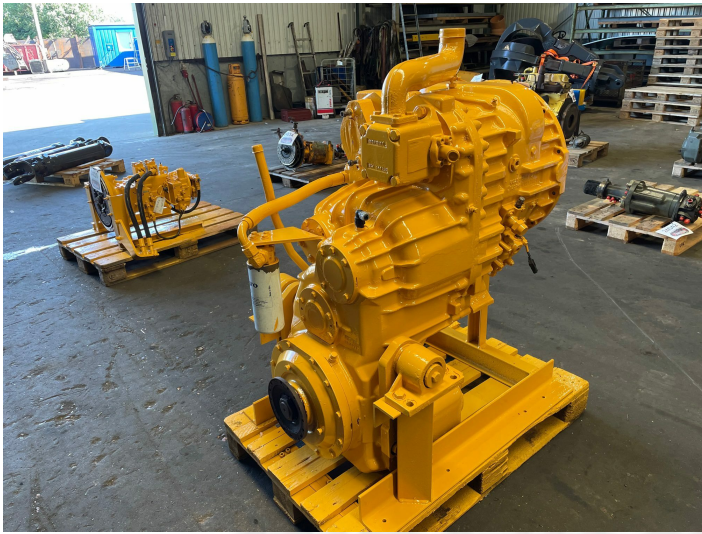

Transmission ex. Volvo L120C, complete

PRODUCT NO.: 24029

Location: 2B

Condition: Used

Length: 1200 mm

Width: 800 mm

Height: 1500 mm

Weight: 1800 kg

Brand: Volvo

Description

Type: HT205. Part no. 9000022500.

Gallery