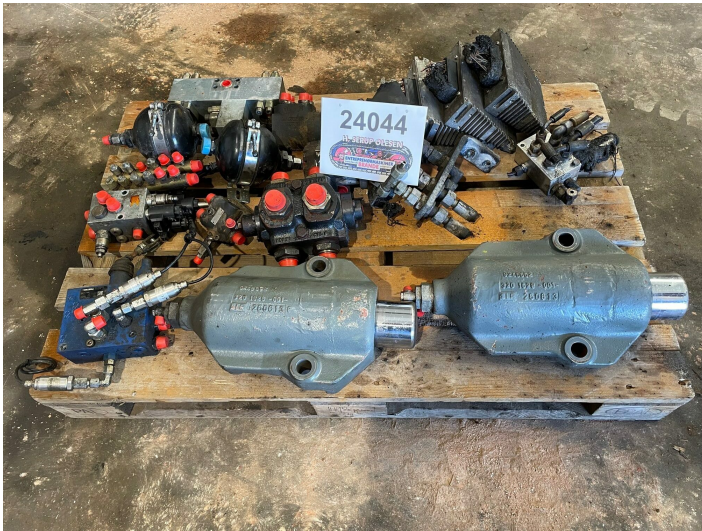

# Diff. parts ex. Liebherr A914 s/n 1176 71250 - year 2014

---

**PRODUCT NO.:** 24044

**Location:** 13B

**Condition:** Used

**Brand:** Liebherr

## Description

2 stabilizers. 4 electric boxes. 1 steering orbitrol. 2 containers for nitrogen. 4 hydraulic valvevs.