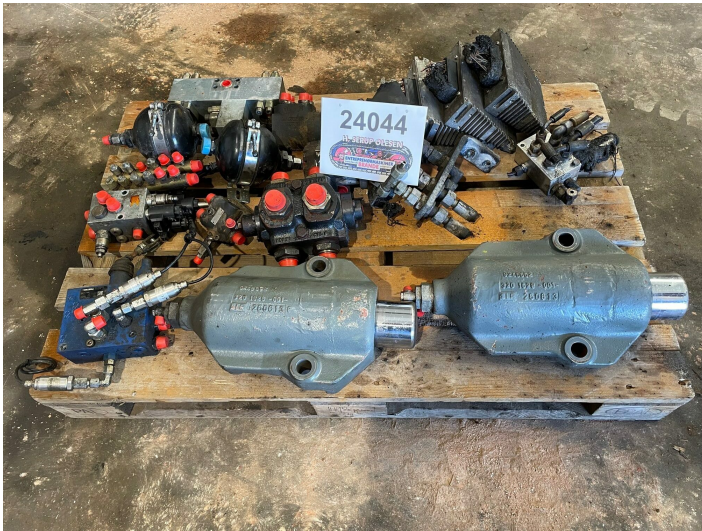

Diff. parts ex. Liebherr A914 s/n 1176 71250 - year 2014

PRODUCT NO.: 24044

Location: 13B

Condition: Used

Brand: Liebherr

Description

2 stabilizers. 4 electric boxes. 1 steering orbitrol. 2 containers for nitrogen. 4 hydraulic valvevs.