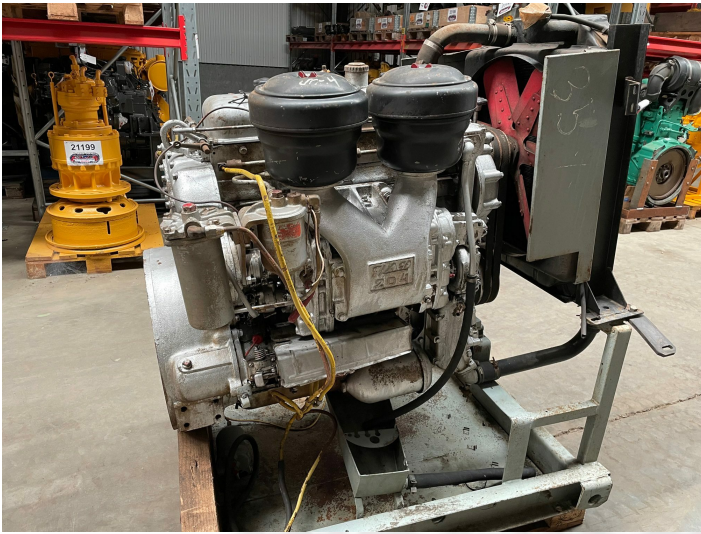

Slasb 204 4 cylinder engine

PRODUCT NO.: 23957

Serial no.: *361914*

Location: 17A

Condition: Used

Length: 1400 mm

Width: 1000 mm

Height: 1600 mm

Weight: 650 kg

Brand: Slasb

Description

Low hours With instrument panel, radiator, cooler, starter and dynamo

Gallery