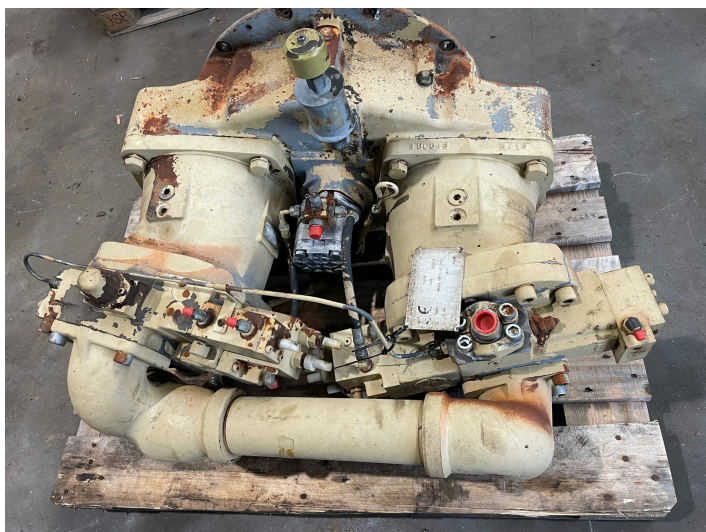

Hydr. pumps with drive ex. Fiat Hitachi FH400LCH.2

PRODUCT NO.: 24004

Location: 7B

Condition: Used

Length: 1100 mm

Width: 800 mm

Height: 750 mm

Weight: 750 kg

Brand: Hydromatik

Description

Year 1995 (no. 10002929) Hydromatik Model A7V0250LR6 2 LJND-999

Gallery