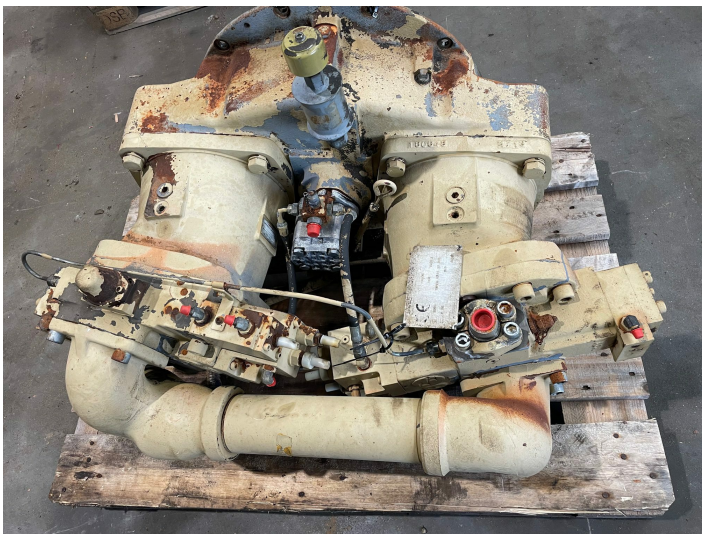

Hydr. pumps with drive ex. Fiat Hitachi FH400LCH.2

PRODUCT NO.: 24004

Location: 7B

Condition: Used

Length: 1100 mm

Width: 800 mm

Height: 750 mm

Weight: 750 kg

Brand: Hydromatik

Description

Year 1995 (no. 10002929) Hydromatik Model A7V0250LR6 2 LJND-999

Gallery