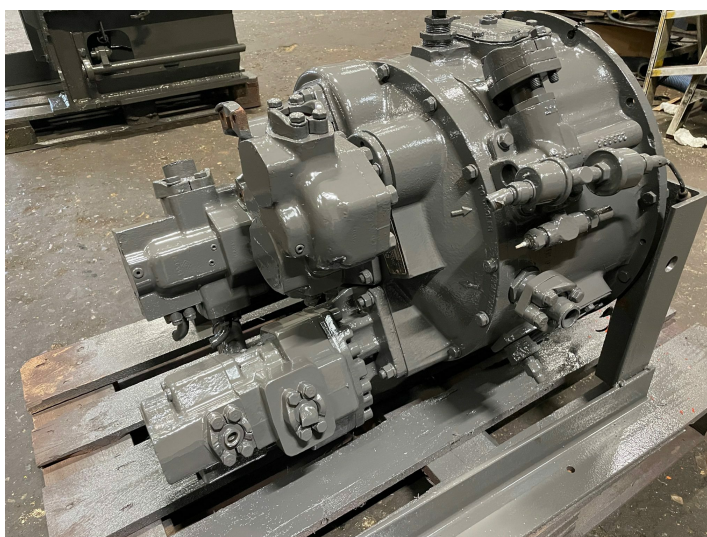

# Clark converter model CL-8402

**PRODUCT NO.: 24011**

**Serial no.: 77290**

**Location: 4B**

**Condition: Used**

**Weight: 400 kg**

**Brand: Clark**

## Description

With pumps Measurement for transport: 1200 x 800 x 800 mm