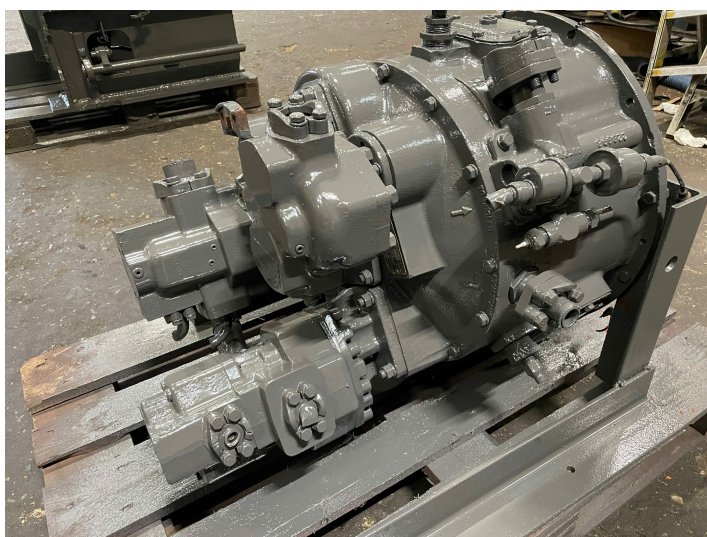

Clark converter model CL-8402

PRODUCT NO.: 24011

Serial no.: 77290

Location: 4B

Condition: Used

Weight: 400 kg

Brand: Clark

Description

With pumps Measurement for transport: 1200 x 800 x 800 mm

Gallery