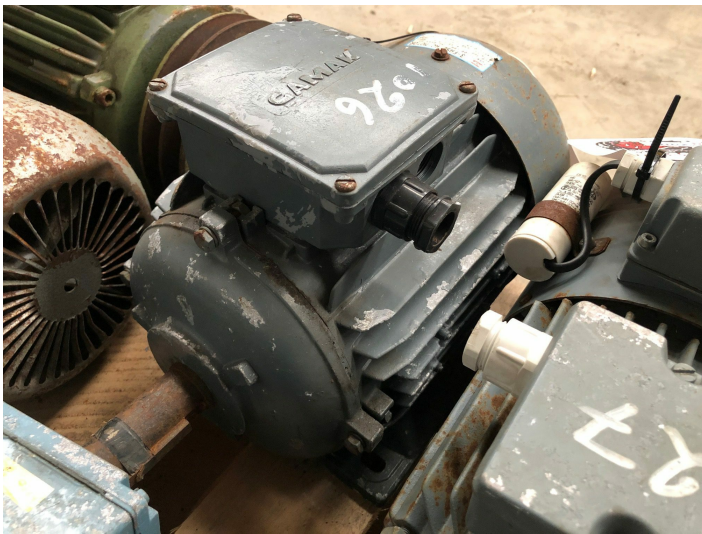

0,75 kW Gaman Type T 100 L8A E-Motor

PRODUCT NO.: 23094

Location: 15C

Condition: Used

RPM: 690

Brand: EOF

kW: 0.75

Foot- / flange mounted: foot

V: 220/380

Hz: 50

A: 2.5/4.33

Gallery