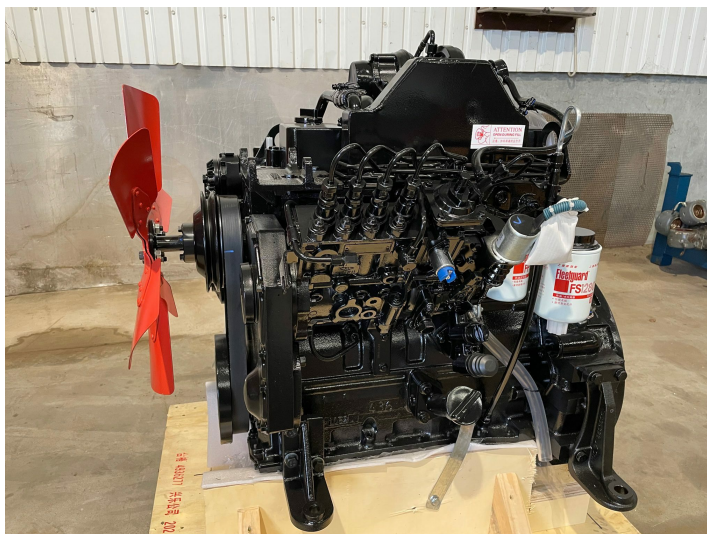

Cummins 4BTA3.9-C110 engine

PRODUCT NO.: 10003673

Serial no.: 93018749

Location: 13B

Condition: New

Weight: 353 kg

Brand: Cummins

kW: 82

Description

CPL 2093.

Gallery