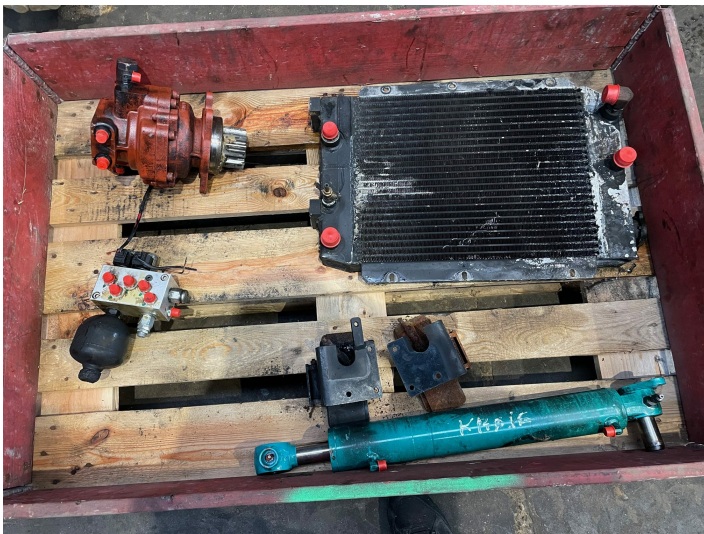

Different spare parts ex. Sunward SWE20F

PRODUCT NO.: 24006

Location: 13B

Condition: Used

Brand: Sunward

Description

ONLY 20 hours (no. 100137) Swing gear, complete Cooler Hydr. valve front/rear Swing cylinder