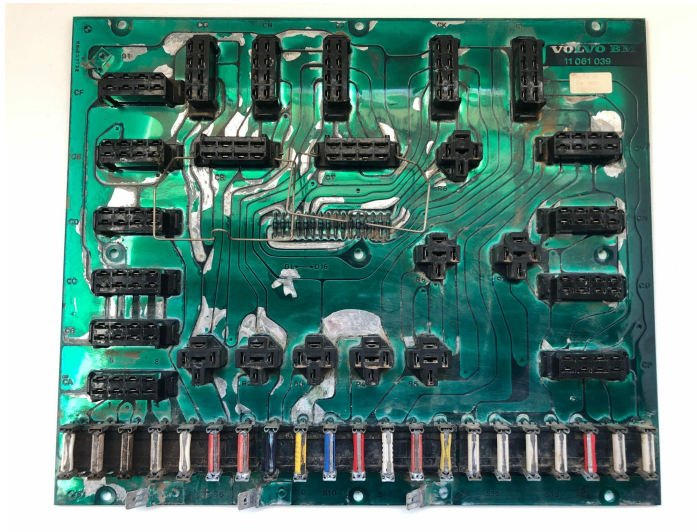

# Printed Circuit Board, Volvo 11061039

---

**PRODUCT NO.:** 22970

**Condition:** Used

**Brand:** Volvo

## Description

Fit's following Volvo machines 5350, 5350B, A25 & A25B.