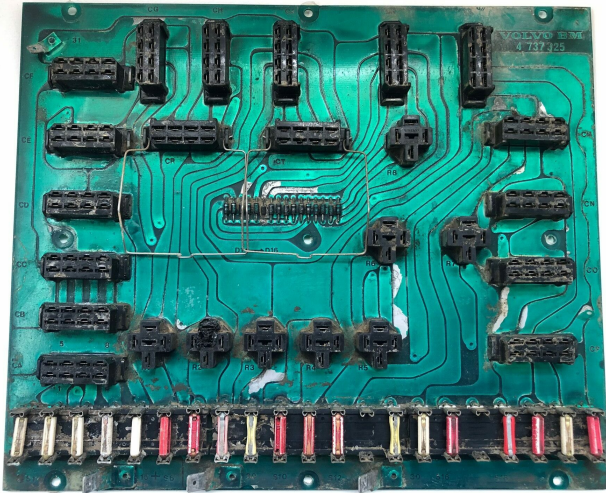

# Printed Circuit Board, Volvo 4737325

---

**PRODUCT NO.:** 22969

**Condition:** Used

**Brand:** Volvo

## Description

VOE 4737325 & 11061039 fit's following Volvo machines 5350 & 5350B.