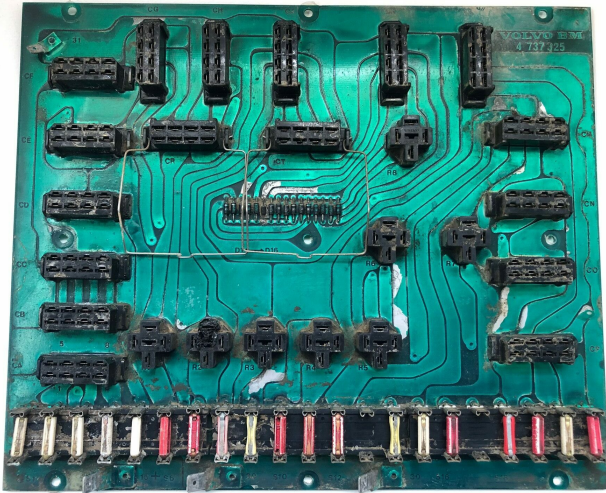

Printed Circuit Board, Volvo 4737325

PRODUCT NO.: 22969

Condition: Used

Brand: Volvo

Description

VOE 4737325 & 11061039 fit's following Volvo machines 5350 & 5350B.

Gallery