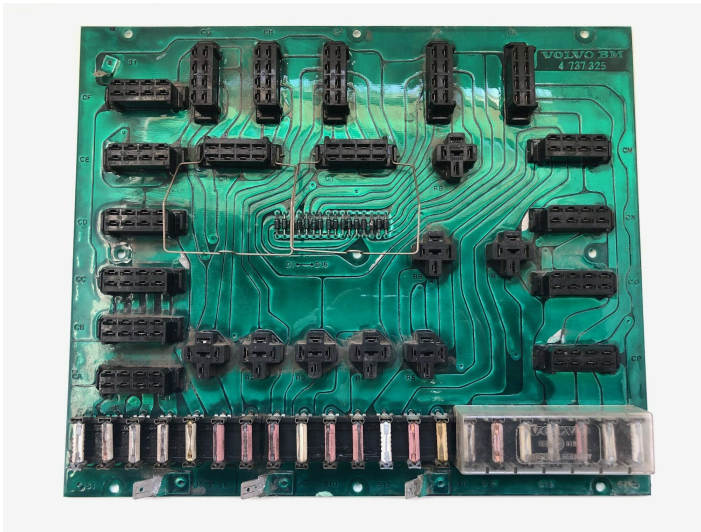

# Printed Circuit Board, Volvo 4737325

---

**PRODUCT NO.:** 22968

**Condition:** Used

**Brand:** Volvo

## Description

VOE 4737325 & 11061039 fit's following Volvo machines 5350 & 5350B.