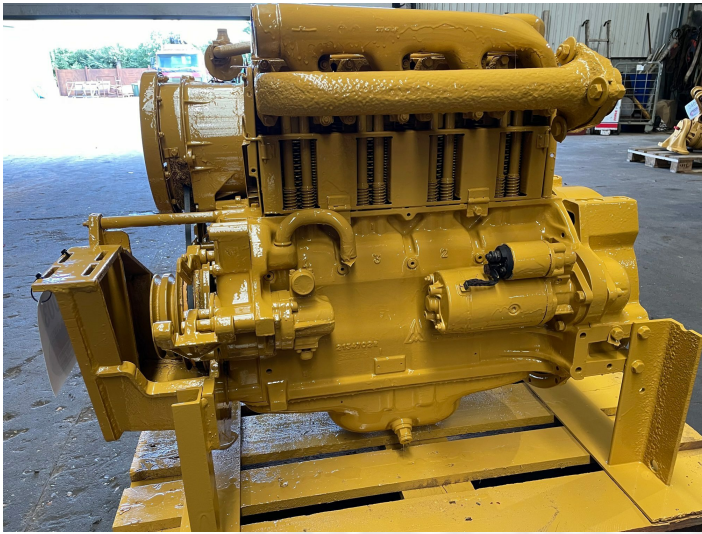

Deutz F4L 912 engine

PRODUCT NO.: 24003

Location: 11B

Condition: Used

Horsepower: 48 hp

Length: 1100 mm

Width: 800 mm

Height: 1050 mm

Weight: 500 kg

Brand: Deutz

Engine Type: diesel

Description

2 Bar oil pressure Tested ok

Gallery