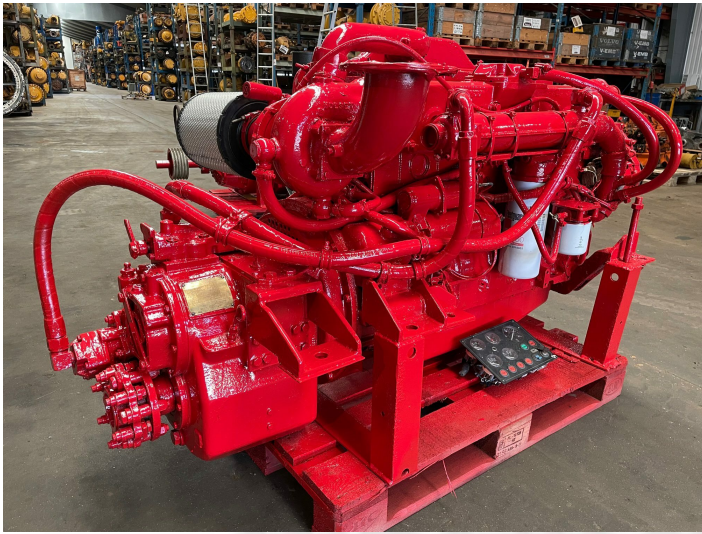

Cummins 8,3TA marine engine

PRODUCT NO.: 23998

Location: 11B
Condition: Used
Length: 1700 mm
Width: 900 mm
Height: 1200 mm
Weight: 1500 kg
Brand: Cummins
Engine Type: Marine

Description

Power 200-400 hp Turbo and intercooler With marine gear Twin Disc MG5091, outer red.: 2,45:1 5,5 Bar oil pressure Tested ok Very good condition