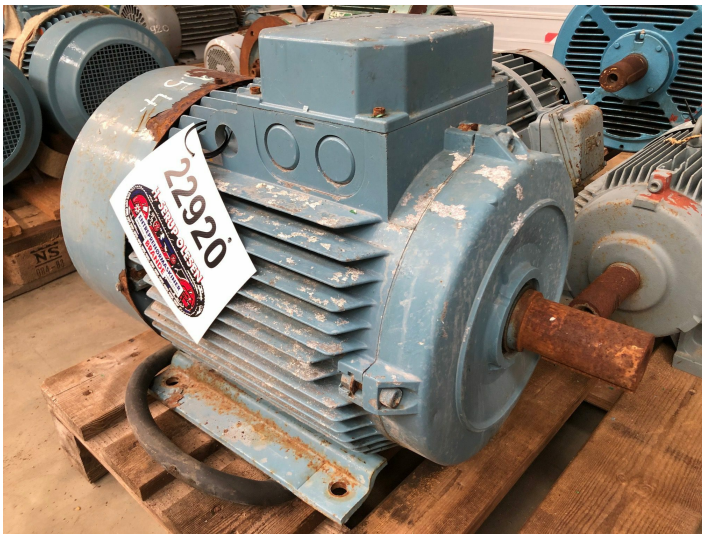

30 kW ASEA E-Motor

PRODUCT NO.: 22920

Location: 15C

Condition: Used

RPM: 40

Brand: Asea

kW: 30

Foot- / flange mounted: foot

Axle diameter: 55 mm

V: 380/660

Hz: 50

A: 32/55

Gallery