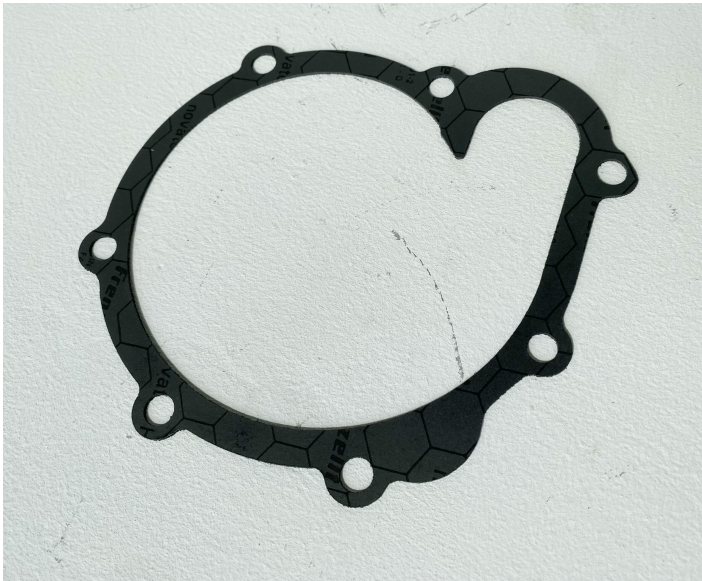

Packing for Water pump, Volvo

PRODUCT NO.: 20405691

Condition: New

Brand: Volvo

Description

Suitable for Volvo model L45B

Gallery