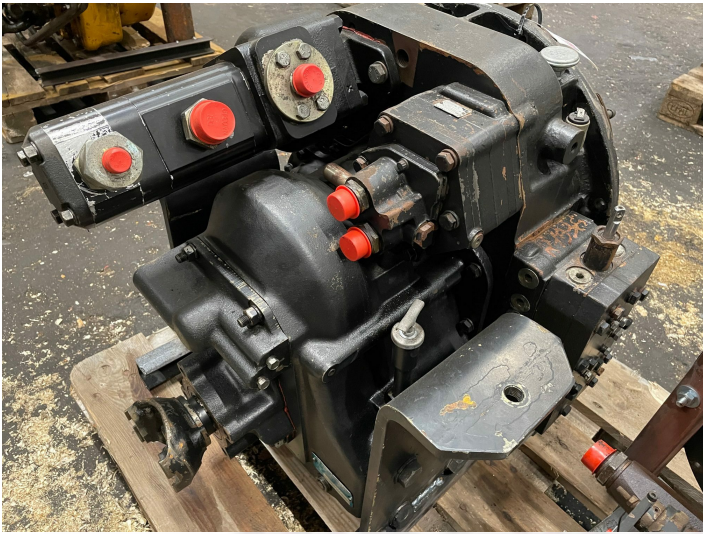

Clark model 12.6HR18213-1 transmission

PRODUCT NO.: 23940

Location: 17A

Condition: Used

Length: 650 mm

Width: 650 mm

Height: 800 mm

Weight: 475 kg