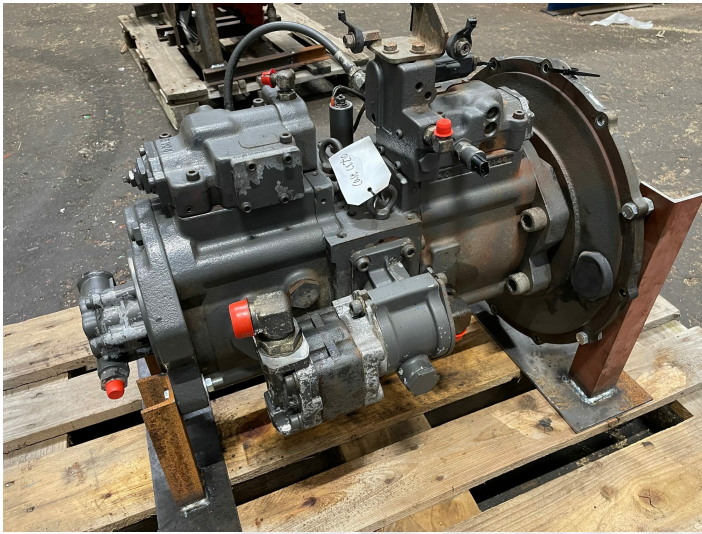

Hydraulic pump, complete ex. Case CX240

PRODUCT NO.: 23936

Location: 18A

Condition: Used

Length: 700 mm

Width: 500 mm

Height: 750 mm

Weight: 350 kg

Brand: Kawasaki

Description

Type Kawasaki K3V1 12D TP 1FLR-9Y14-1HV HVJ12360 07213982 Good condition

Gallery