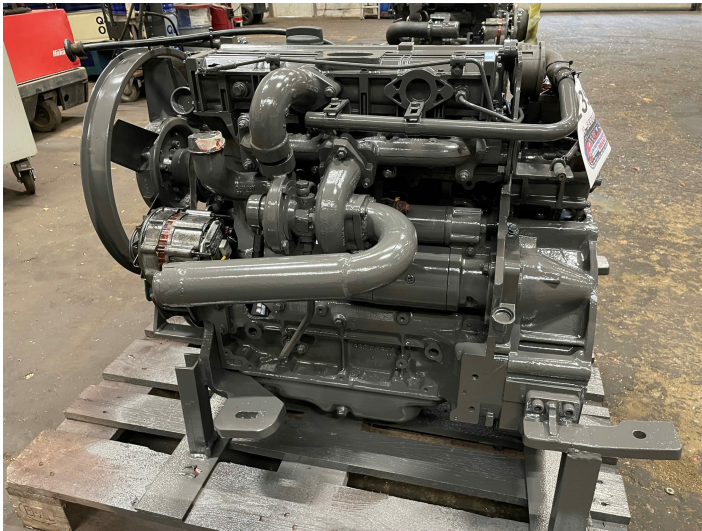

Deutz BF4M 1012E engine - only for spare parts

PRODUCT NO.: 23947

Location: 12B

Condition: Used

RPM: 2300

Length: 900 mm

Width: 800 mm

Height: 950 mm

Weight: 600 kg

Brand: Deutz

kW: 62

Engine Type: diesel

Description

block defect Crankshaft must be grinded. Flywheel and bolts are missing ex. Kalmar forklift

Gallery