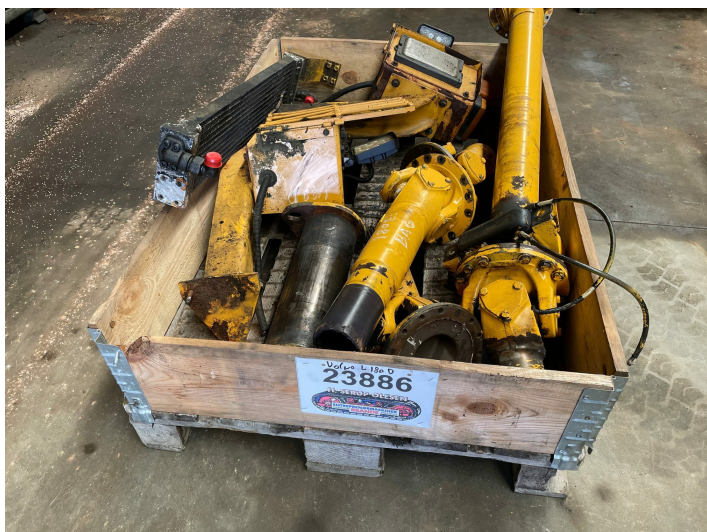

Different power train parts ex. Volvo L180D Log handler

PRODUCT NO.: 23886

Condition: Used

Brand: Volvo

Description

3 pcs. Cardan Lights and more

Gallery