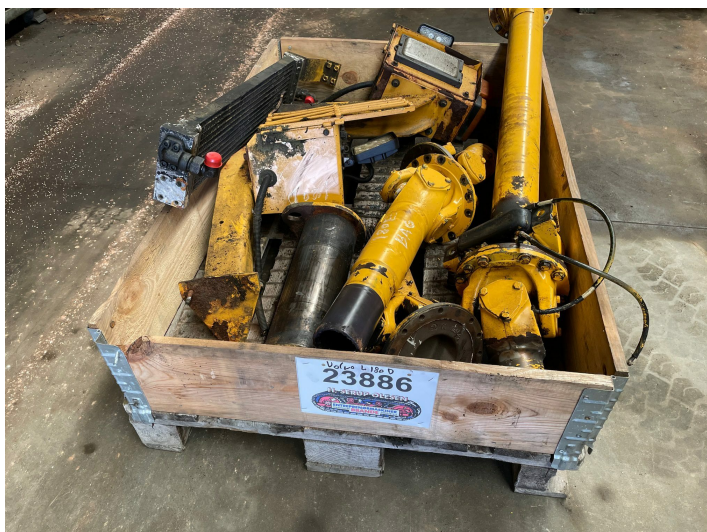

# Different power train parts ex. Volvo L180D Log handler

---

**PRODUCT NO.:** 23886

**Condition:** Used

**Brand:** Volvo

## Description

3 pcs. Cardan Lights and more

## Gallery