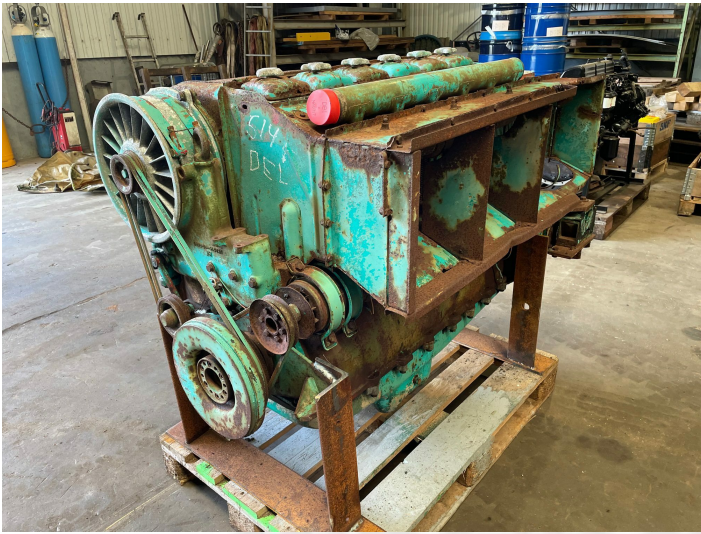

Deutz F6L 514F engine - only for spare parts

PRODUCT NO.: 23523

Serial no.: 4822156

Location: 12B

Condition: Used

Horsepower: 119 hp

RPM: 2200

Length: 1550 mm

Width: 930 mm

Height: 1200 mm

Weight: 1200 kg

Brand: Deutz

Engine Type: diesel

Description

Stucked Without fuel pump and starter

Gallery