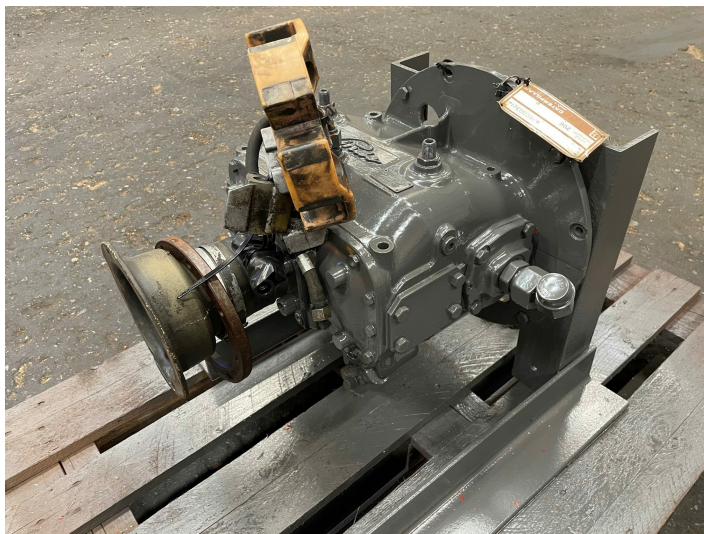

Linde Type B2PV-5080 hydraulic pump ex. Cat 206

PRODUCT NO.: 23894

Serial no.: 4926020082

Location: 4B

Condition: Used

Length: 600 mm

Width: 550 mm

Height: 500 mm

Weight: 380 kg

Brand: Linde

Description

ex. Cat 206, s/no. *2RC00321* Good condition

Gallery