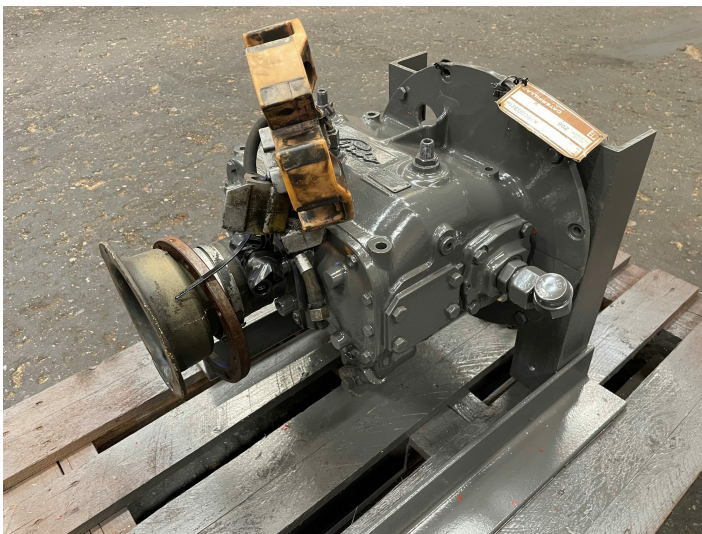

Linde Type B2PV-5080 hydraulic pump ex. Cat 206

PRODUCT NO.: 23894

Serial no.: 4926020082

Location: 13A

Condition: Used

Length: 600 mm

Width: 550 mm

Height: 500 mm

Weight: 380 kg

Brand: Linde

Description

ex. Cat 206, s/no. *2RC00321* Good condition

Gallery