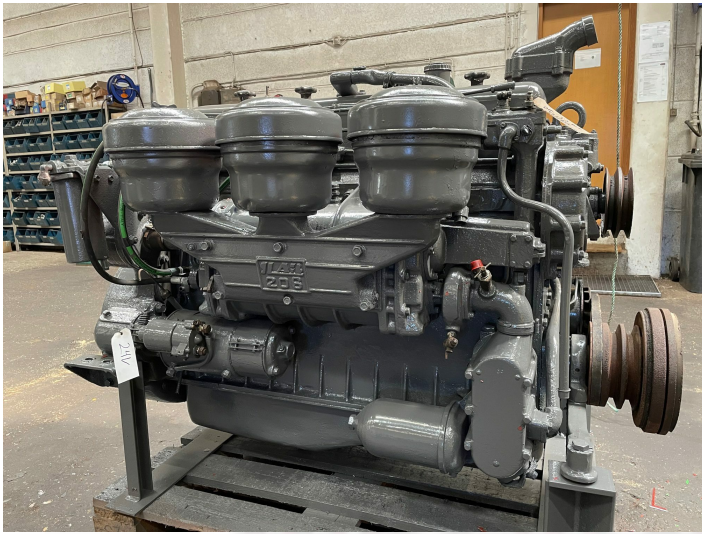

Kraz 206 engine 6 cyl. diesel

PRODUCT NO.: 23895

Serial no.: 206-1002015 15465

Location: 7A

Condition: Used

Horsepower: 165 hp

Length: 1500 mm

Width: 900 mm

Height: 1300 mm

Weight: 1300 kg

Brand: Kraz

Engine Type: diesel

Description

With blower 3,5 Bar oil pressure 24V Starter / 2-stroke 6,9 Ltr. Tested and good running condition Similar U.S. GMC 6-71

Gallery