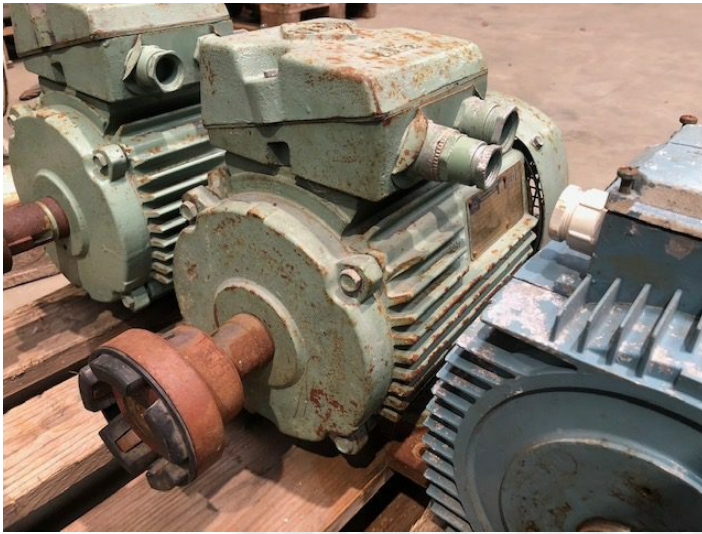

1,9 kW VEM E-Motor

PRODUCT NO.: 22956

Location: 15C

Condition: Used

RPM: 700

Brand: VEM

kW: 1.9

Foot- / flange mounted: foot

Axle diameter: 38 mm

V: 220/380

Hz: 50

A: 5/8.6

Gallery