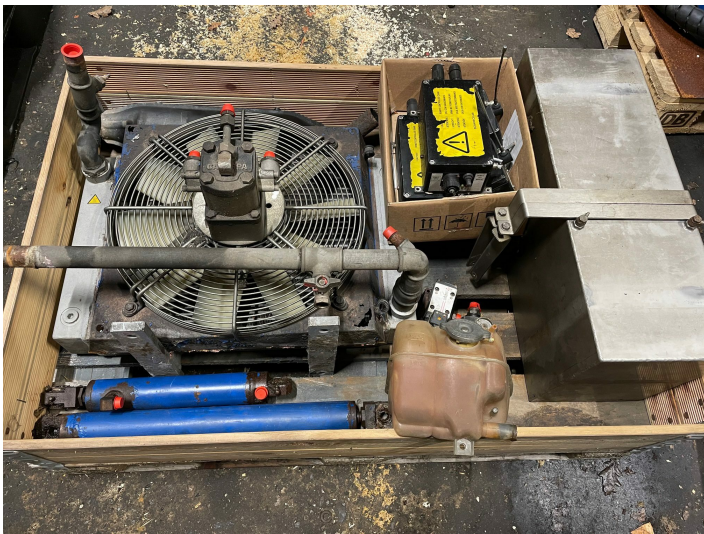

# Different parts ex. Chicken catcher

---

**PRODUCT NO.: 23243**

**Location: 7B**

**Condition: Used**

## Description

Cooler Tank Exhaust manifold Valve block with remote control