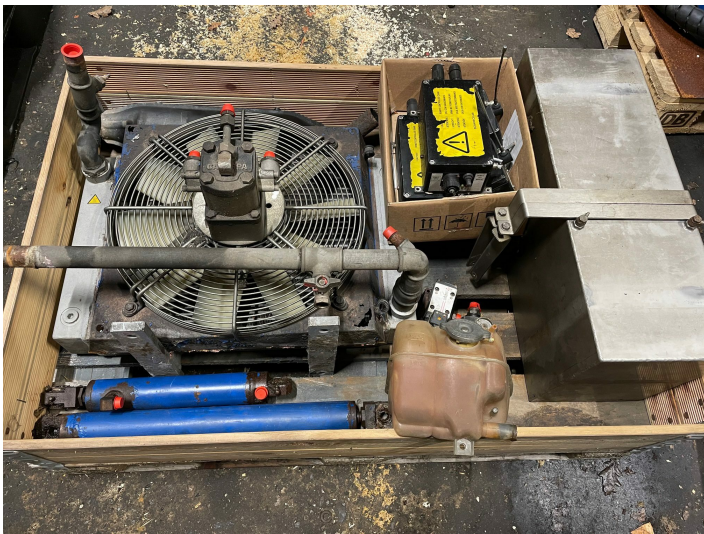

# Different parts ex. Chicken catcher

---

**PRODUCT NO.:** 23243

**Location:** 7B

**Condition:** Used

## Description

Cooler Tank Exhaust manifold Valve block with remote control